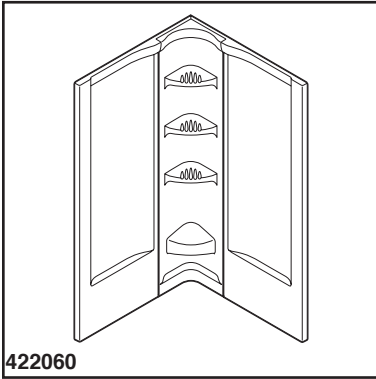

38" Neo-Angle

Model 422060 Glue-up Shower Wall Set

- Fits corners 38" x 38"
- Easy-to-Clean: High-gloss material
- Easy-to-Install: 3 Piece glue-up wall set
- Convenient Storage: 3 Large shelves
- Guarantee: 1 Year limited warranty