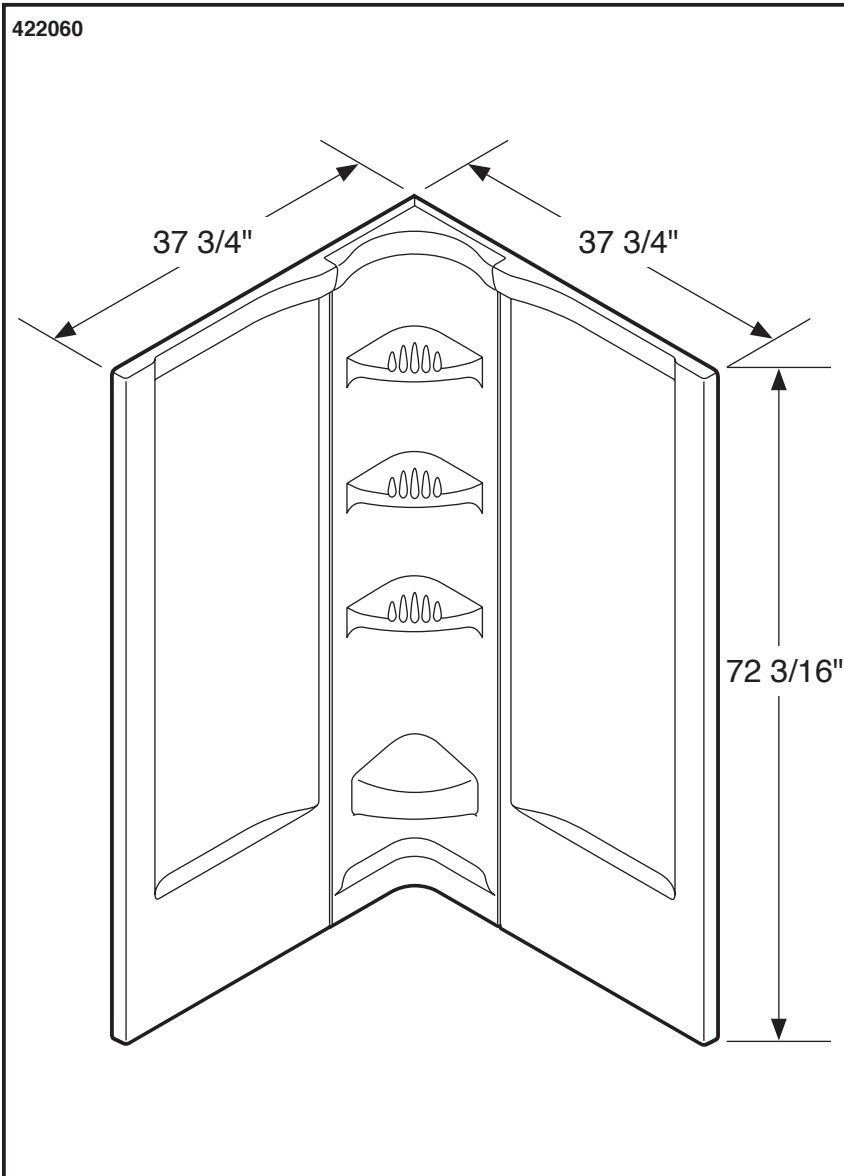

38" Neo-Angle

Model 422060 Glue-up Shower Wall Set

- Fits corners 38" x 38"
- Easy-to-Clean: High-gloss material
- Easy-to-Install: 3 Piece glue-up wall set
- Convenient Storage: 3 Large shelves
- Guarantee: 1 Year limited warranty

Submitted Model No.: _____

Specific Features: _____

COLOR/FINISH

- White